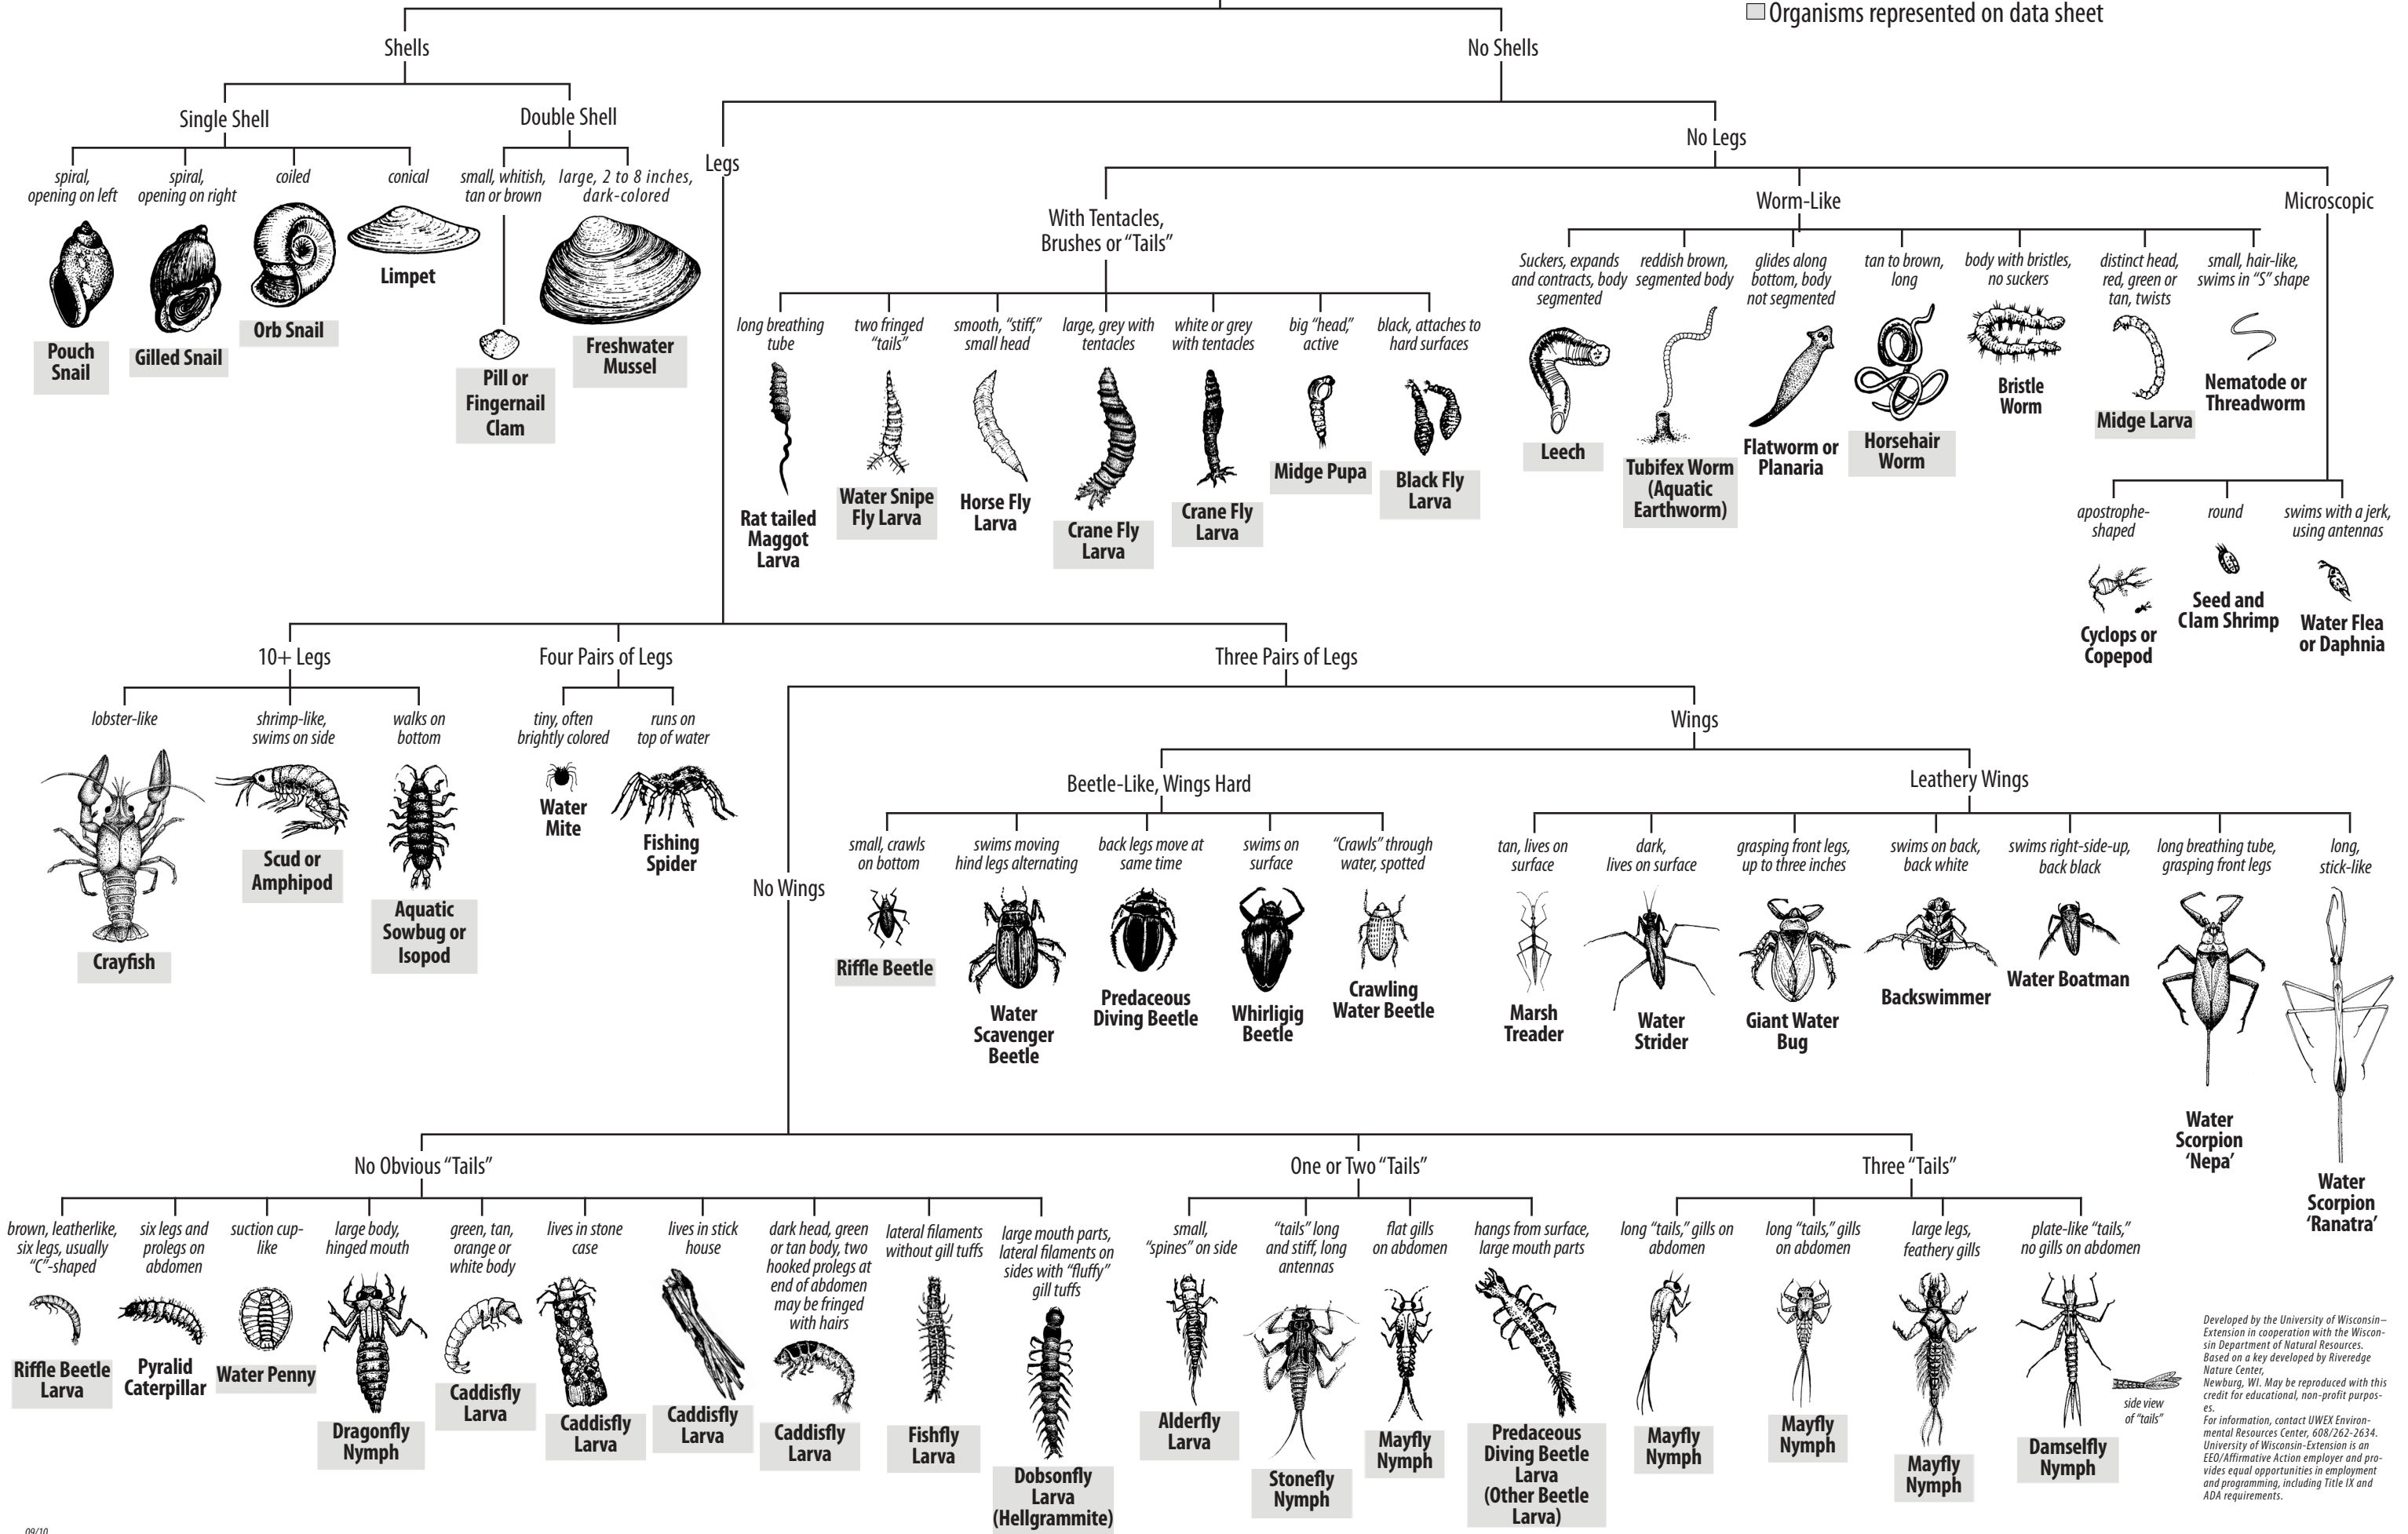

# Key to Macroinvertebrate Life in the River

(Sizes of illustrations are not proportional.)

☐ Organisms represented on data sheet

Developed by the University of Wisconsin-Extension in cooperation with the Wisconsin Department of Natural Resources. Based on a key developed by Riveredge Nature Center, Newburg, WI. May be reproduced with this credit for educational, non-profit purposes. For information, contact UWEX Environmental Resources Center, 608/262-2634. University of Wisconsin-Extension is an EEO/Affirmative Action employer and provides equal opportunities in employment and programming, including Title IX and ADA requirements.