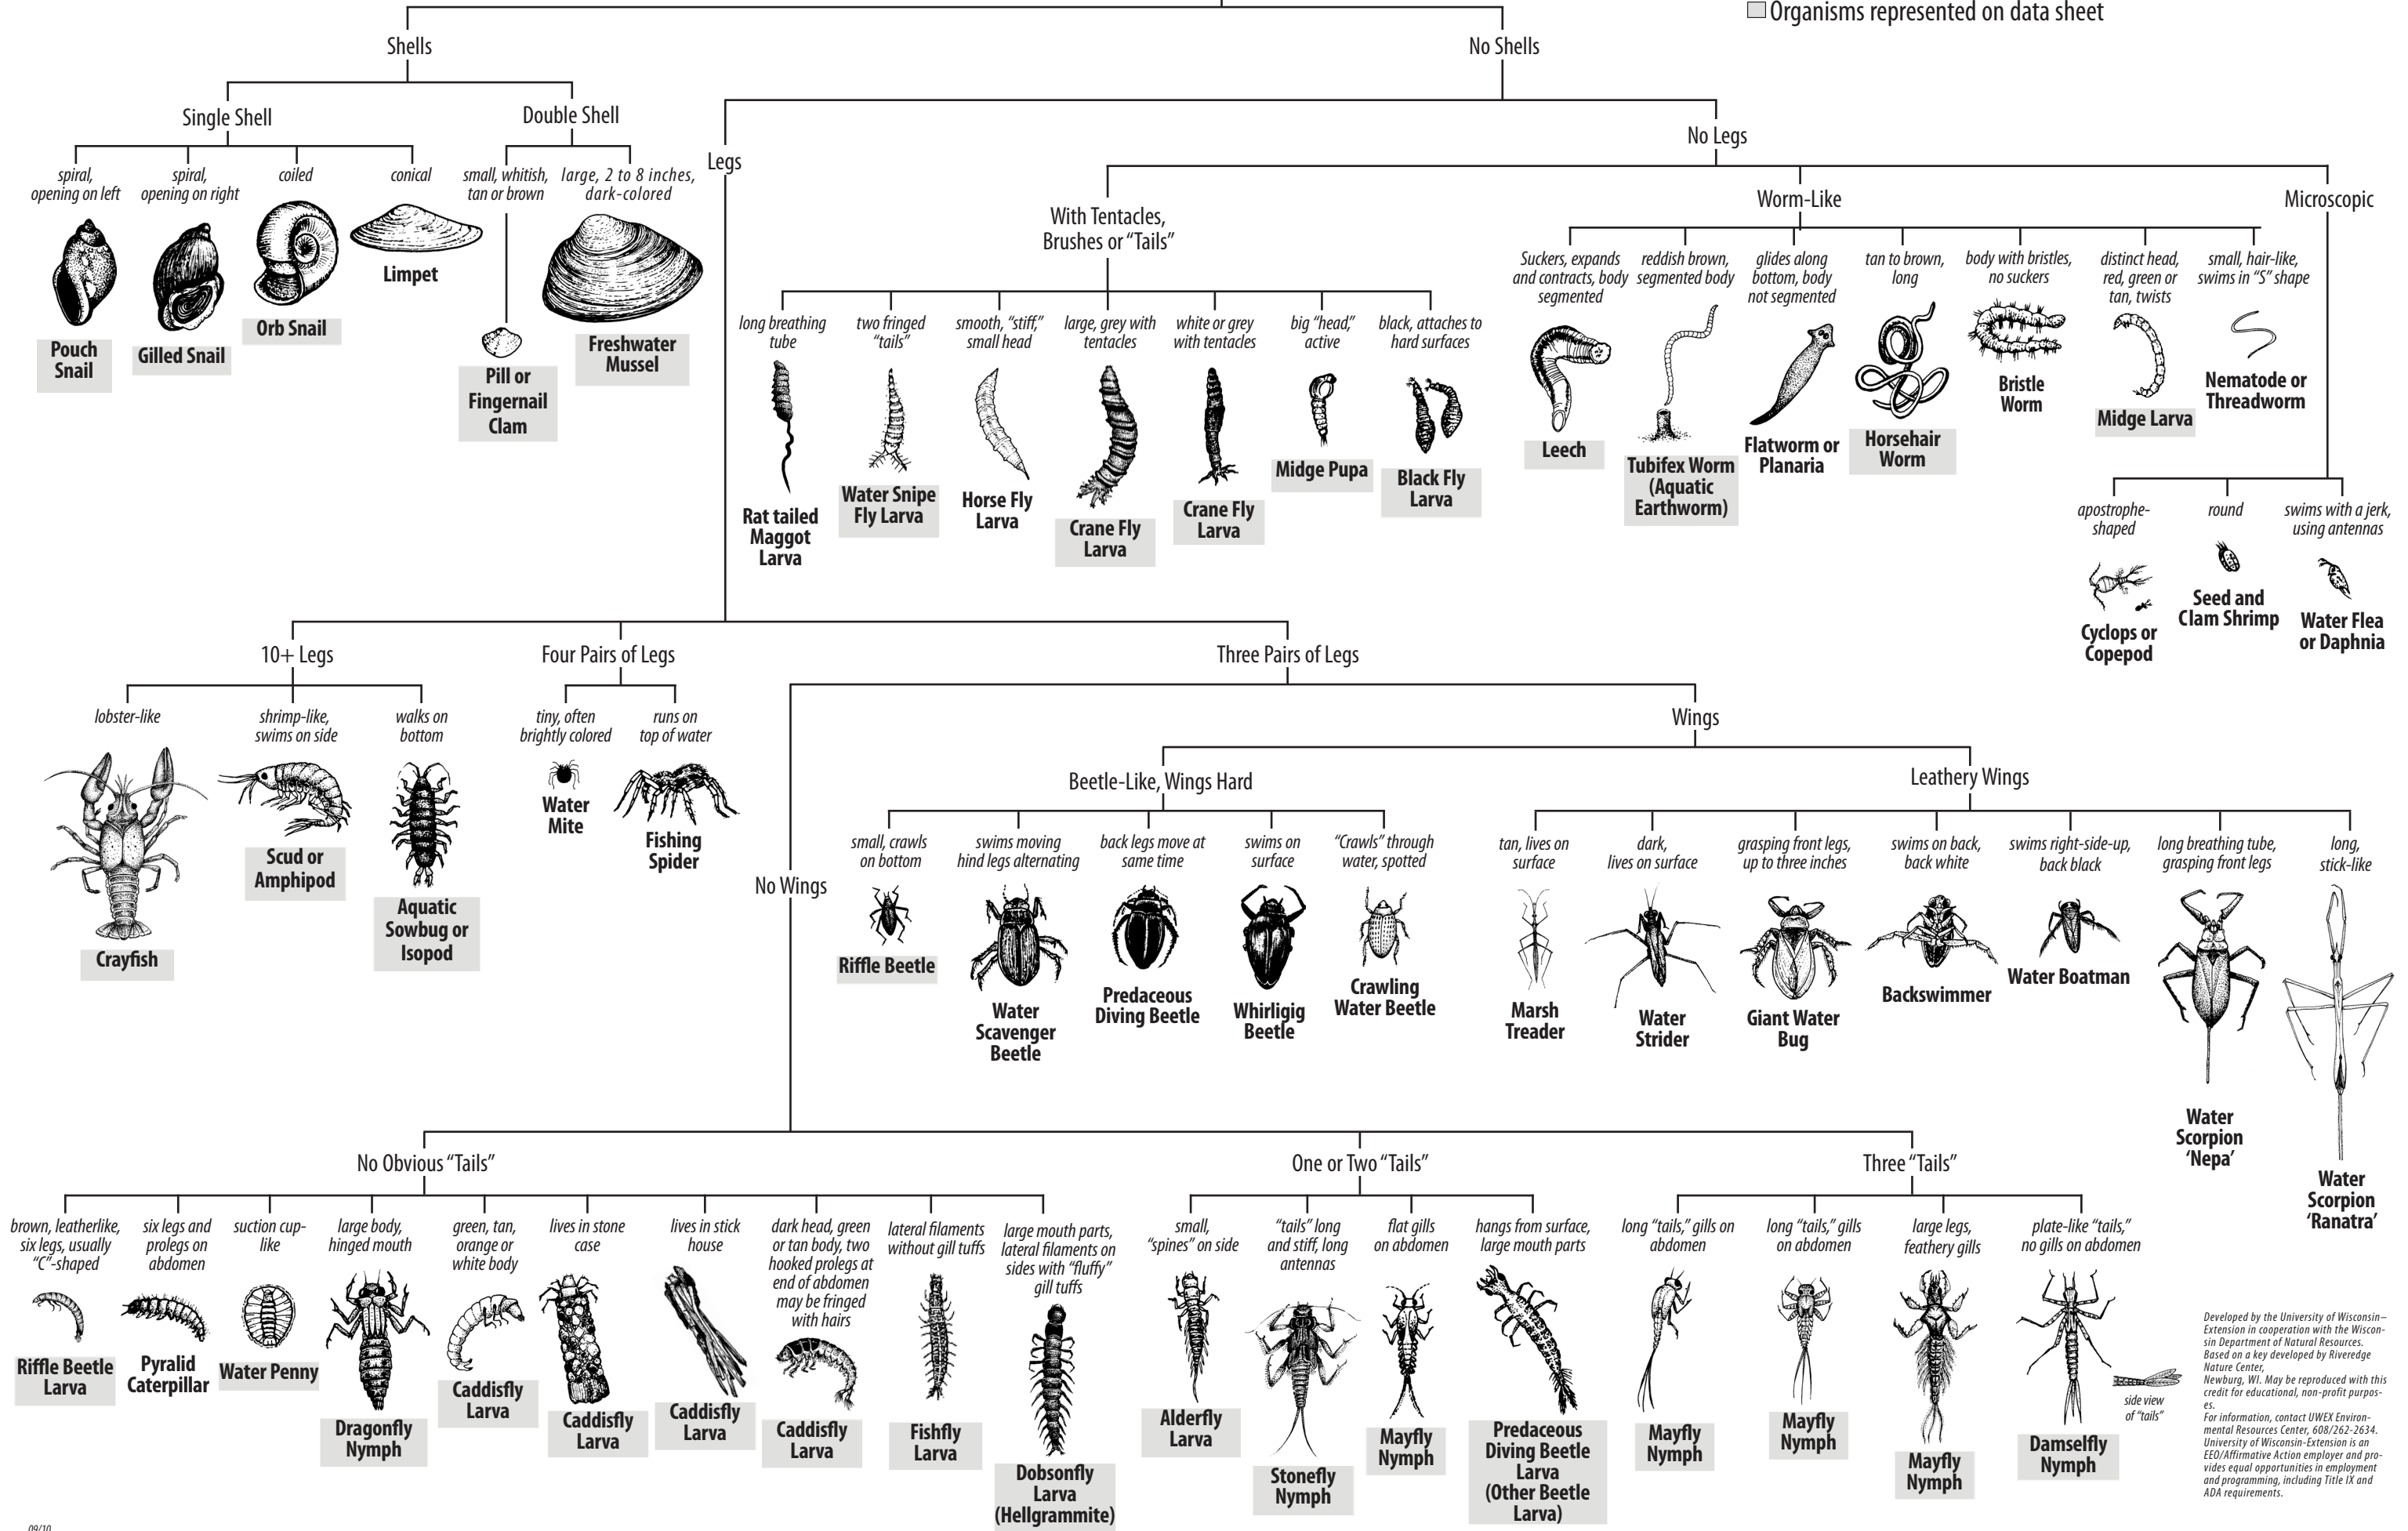

Key to Macroinvertebrate Life in the River

(Sizes of illustrations are not proportional.)

☐ Organisms represented on data sheet

Developed by the University of Wisconsin-Extension in cooperation with the Wisconsin Department of Natural Resources. Based on a key developed by Riveredge Nature Center, Newburg, WI. May be reproduced with this credit for educational, non-profit purposes. For information, contact UWEX Environmental Resources Center, 608/262-2634. University of Wisconsin-Extension is an EEO/Affirmative Action employer and provides equal opportunities in employment and programming, including Title IX and ADA requirements.